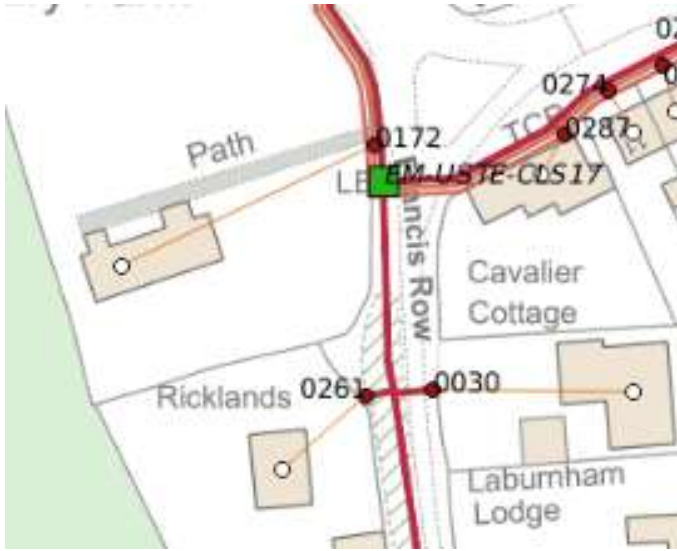

Church Stowe / Upper Stowe agreed cab locations

CDC 4 near the Old School House, Main St, Church Stowe

CDC 5 next to the bus shelter, Main St, Upper Stowe

Main Access Cab, o/s Stowe Heights Farm

CDC 16/Wallbox, The Old Dairy, Main St, Upper Stowe

CDC 17, o/s Church, Francis Row, Upper Stowe.

CDC 18 Main St, Upper Stowe