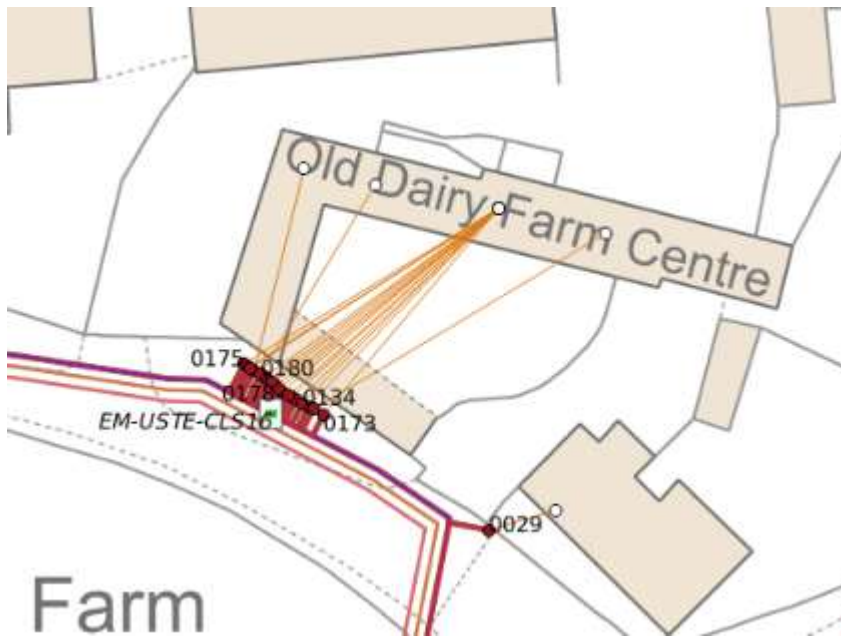

Church Stowe / Upper Stowe agreed cab locations

CDC 4 near the Old School House, Main St, Church Stowe

CDC 5 next to the bus shelter, Main St, Upper Stowe

Main Access Cab, o/s Stowe Heights Farm

CDC 16/Wallbox, The Old Dairy, Main St, Upper Stowe

CDC 17, o/s Church, Francis Row, Upper Stowe.

CDC 18 Main St, Upper Stowe